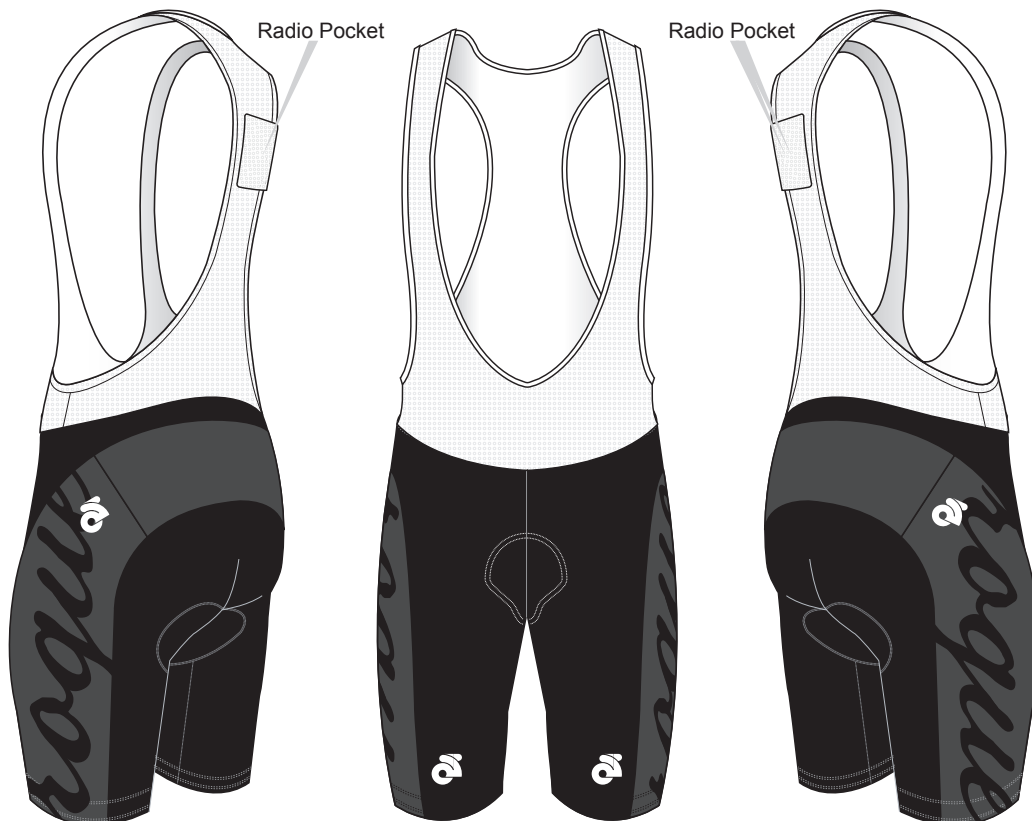

Customer: Team Name\_USXXXX

Custom Cycling Bib Short Template

- U Panel
- MBI045

TeamName\_USXXXX\_MBI045\_Normal\_V1.1

Scale 1:15 F00

**PRE-DYED LYCRA**

PMS PMS PMS PMS PMS PMS PMS

**Pantone Colours Reference:**

**Graphic Editor**  
Name

**Sales Rep**  
Name

**Start Date**  
2000/00/00

**End Date**  
2000/00/00

NOTES:

- CUTTING:**
- BIB Style shorts
  - Regular Style shorts

■ Pre dyed area wil use with full sublimation technical printing, and made with "Shield Lycra" to avoid transparency issues. There is an additional US\$10 charge for special fabric; Please contact your sales rep if you are unsure of the exact charge !!

- FABRIC:**
- Regular Fabric

**Template views are for proofing and printing!**  
**3D views are for concept and design process only!**  
 Champion System logo must appear on front and back.  
 Use this template for all similar items.